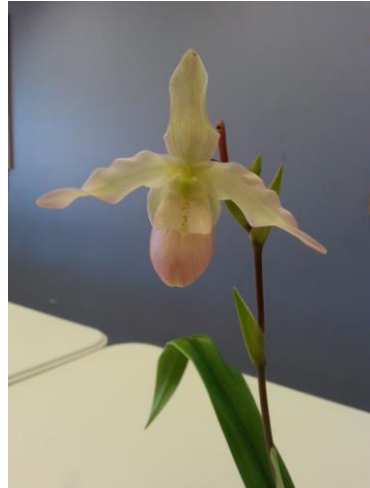

Phrag. (longifolium f. album x manzurii) grown by Roger Stone