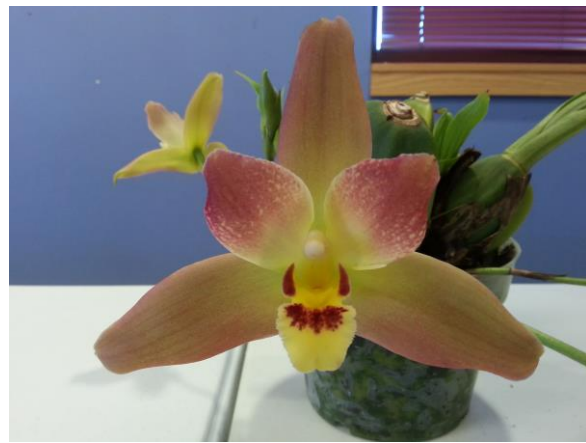

Lysudamuloa (Lys.) Red Jewel grown by Frank & Pat Tuxworth